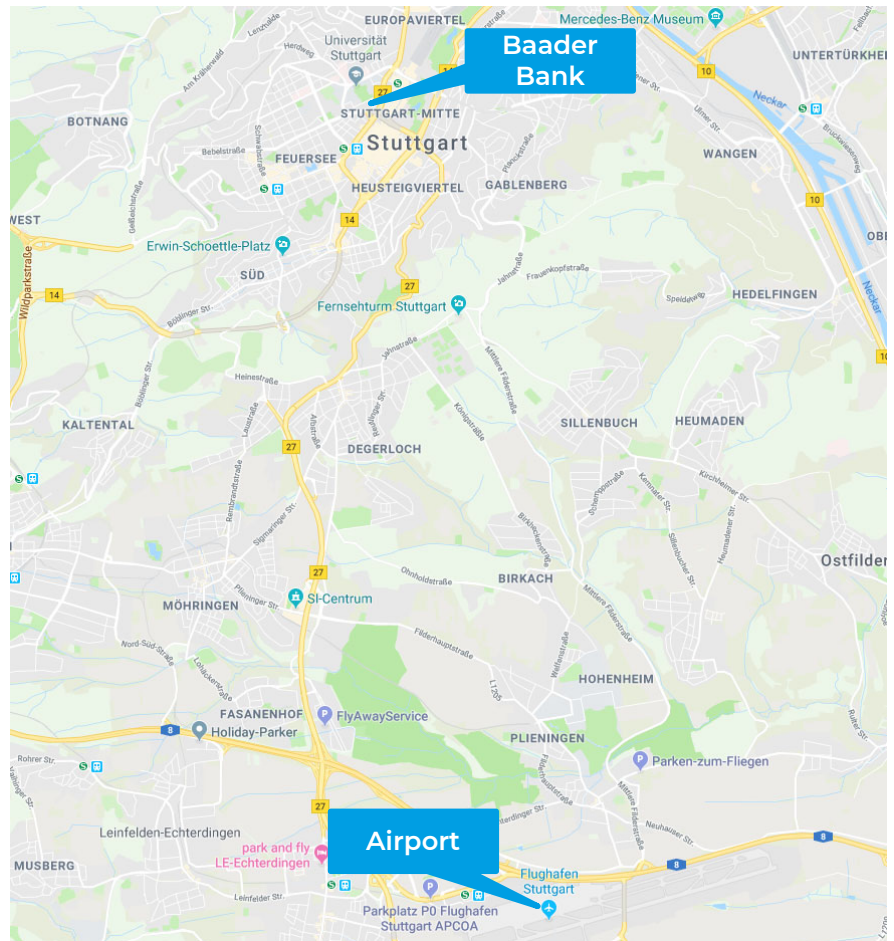

How to find us Stuttgart From the airport

Baader Bank AG
Boersenstrasse 4
70174 Stuttgart

T +49 711 12041 800
F +49 711 12041 888

www.baaderbank.de
service@baaderbank.de

From the airport to Boersenstrasse by public transport

- Take the suburban railway S3 with direction to Backnang or S2 with direction to Schondorf
- Alight on the station Stadtmittre (town center)
- Turn right and follow the road Theodor-Heuss-Strasse for 650m
- Turn left on Boersenstrasse