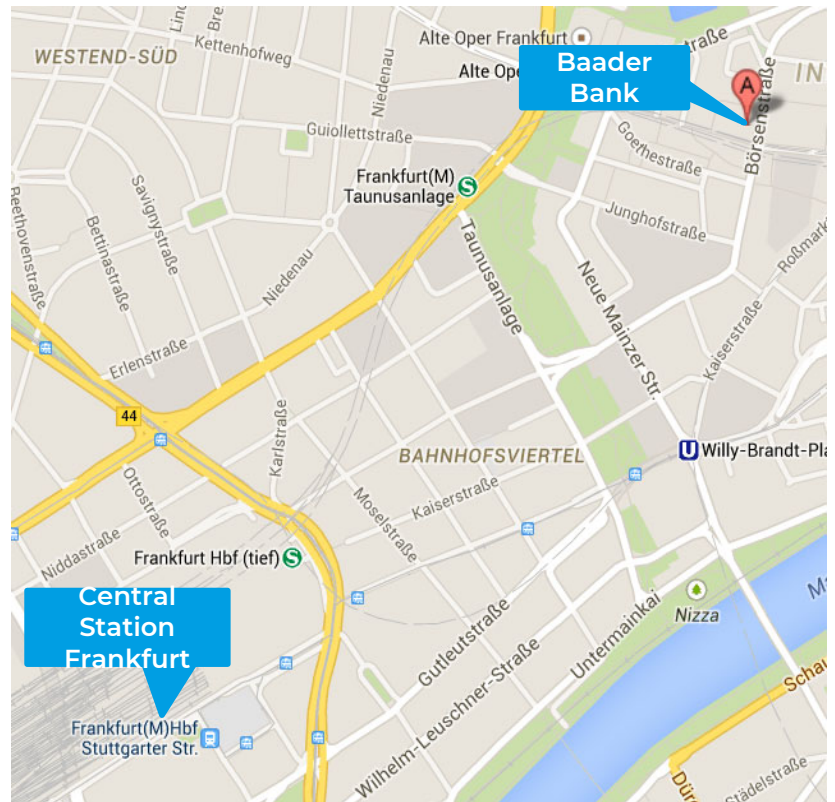

How to find us Frankfurt am Main by train

Baader Bank AG
Boersenstrasse 1
60313 Frankfurt am Main

T +49 69 13881 101
F +49 69 13881 881

www.baaderbank.de
service@baaderbank.de

From the central station to Boersenstrasse by public transport

- Suburban railway lines S1 (Rödermark), S3 (Darmstadt), S6 (Frankfurt Süd), S8 (Offenbach)
- Alight at Hauptwache and walk towards the Kalbächer Gasse exit
- You are on Börsenstrasse, on the left side house number 1 is your destination