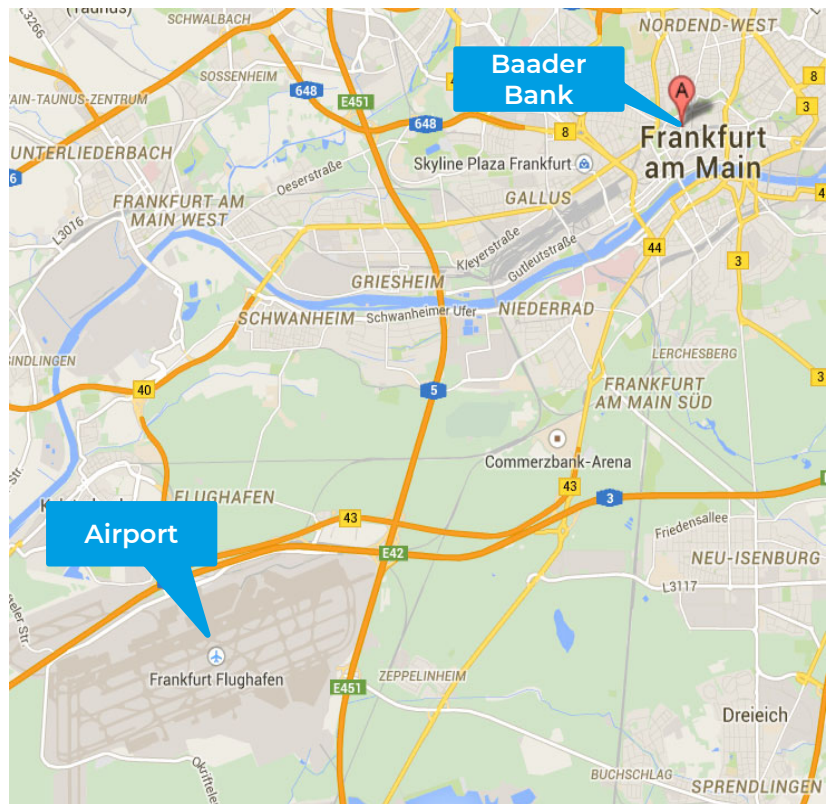

## Via motorway A66 Wiesbaden (1) or motorway A5 Mannheim/Karlsruhe

- (1) at the Eschborner Dreieck junction continue on the A648 towards Frankfurt a. Main (follow Wiesbadener Strasse)
- (2) at Westkreuz Frankfurt a. Main take the A648 towards Frankfurt (Wiesbadener Strasse)
- at the end of the A648 continue straight on along Theodor-Heuss-Allee from the Ludwig-Erhard-Anlage (roundabout) it goes on over the Friedrich-Ebert-Anlage
- at Platz der Republik turn left into Mainzer Landstrasse straight ahead over the Taunusanlage and from there turn right into Junghofstrasse at the end of the street turn left into Goetheplatz follow Goetheplatz and drive straight ahead into Börsenstrasse on the left side house number 1 is your destination

## Via motorway A661 Darmstadt

- at Offenbacher Kreuz take exit Offenbach (52) and drive on Babenhäuser Landstrasse (B459) in the direction of Sachsenhausen
- Continue straight ahead along Darmstädter Landstrasse (B3)
- turn left into Mörfelder Strasse
- from there turn right into Schweizer Strasse and continue straight ahead over the roundabout Schweizer Platz, over the Untermainbrücke into Neue Mainzer Strasse
- follow Neue Mainzer Strasse and continue straight ahead into Hochstrasse
- turn right into Börsenstrasse
- on the right side house number 1 is your destination

## From the airport to Boersenstrasse by public transport

- Take the suburban railway S8 or S9 with direction to Offenbach (departure every 15 minutes, journey time approx. 14 minutes).
- Alight at Hauptwache and walk towards the Kalbächer Gasse exit
- You are on Boersenstrasse, on the left side house number 1 is your destination