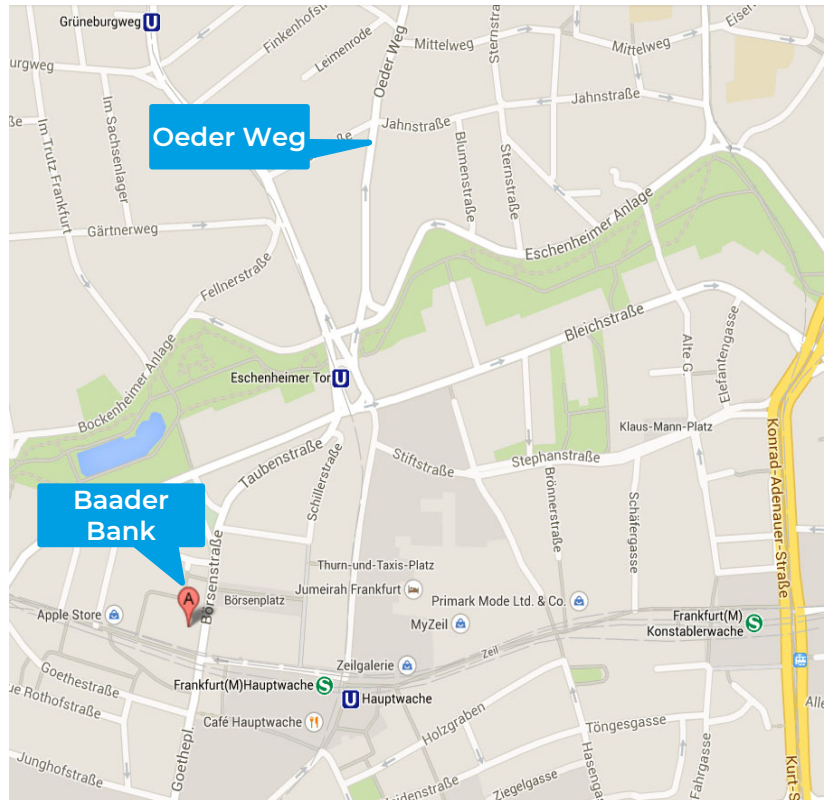

## How to find us Frankfurt am Main by car

Baader Bank AG  
Boersenstrasse 1  
60313 Frankfurt am Main

T +49 69 13881 101  
F +49 69 13881 881

[www.baaderbank.de](http://www.baaderbank.de)  
[service@baaderbank.de](mailto:service@baaderbank.de)

## Via motorway A5 Kassel/Hannover

- at Bad Homburger Kreuz follow the A661 in the direction of Darmstadt
- Eschersheim/Eckenheim along Jean-Monnet-Strasse and Eckenheimer Landstrasse from Eckenheimer Landstrasse after crossing Nibelungenallee turn right into Oeder Weg
- shortly before the end of Oeder Weg turn right into Querstrasse and then left into Eschersheimer Landstrasse
- at Eschenheimer Tor turn right into Taubenstrasse and drive straight ahead into Boersenstrasse
- on the right side house number 1 is your destination

## Via motorway A66 Wiesbaden (1) or motorway A5 Mannheim/Karlsruhe

- (1) at the Eschborner Dreieck junction continue on the A648 towards Frankfurt a. Main (follow Wiesbadener Strasse)
- (2) at Westkreuz Frankfurt a. Main take the A648 towards Frankfurt (Wiesbadener Strasse)
- at the end of the A648 continue straight on along Theodor-Heuss-Allee from the Ludwig-Erhard-Anlage (roundabout) it goes on over the Friedrich-Ebert-Anlage
- at Platz der Republik turn left into Mainzer Landstrasse straight ahead over the Taunusanlage and from there turn right into Junghofstrasse at the end of the street turn left into Goetheplatz follow Goetheplatz and drive straight ahead into Börsenstrasse on the left side house number 1 is your destination

## From the central station to Boersenstrasse by public transport

- Suburban railway lines S1 (Rödermark), S3 (Darmstadt), S6 (Frankfurt Süd), S8 (Offenbach)
- Alight at Hauptwache and walk towards the Kalbächer Gasse exit
- You are on Börsenstrasse, on the left side house number 1 is your destination