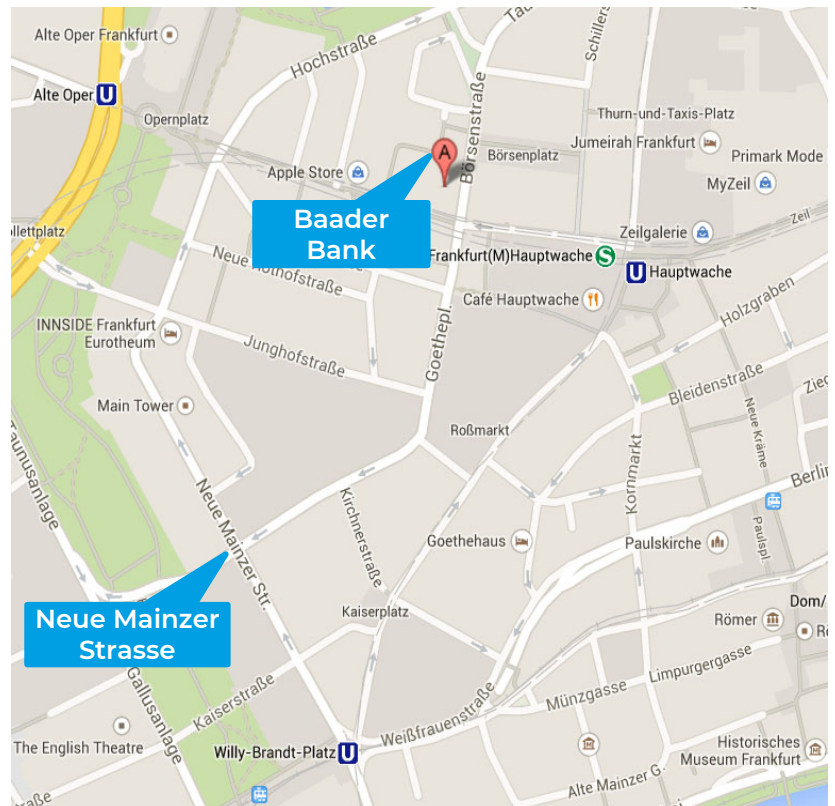

## Via motorway A5 Kassel/Hannover

- at Bad Homburger Kreuz follow the A661 in the direction of Darmstadt
- Eschersheim/Eckenheim along Jean-Monnet-Strasse and Eckenheimer Landstrasse from Eckenheimer Landstrasse after crossing Nibelungenallee turn right into Oeder Weg
- shortly before the end of Oeder Weg turn right into Querstrasse and then left into Eschersheimer Landstrasse
- at Eschenheimer Tor turn right into Taubenstrasse and drive straight ahead into Boersenstrasse
- on the right side house number 1 is your destination

## Via motorway A66 Wiesbaden (1) or motorway A5 Mannheim/Karlsruhe

- (1) at the Eschborner Dreieck junction continue on the A648 towards Frankfurt a. Main (follow Wiesbadener Strasse)
- (2) at Westkreuz Frankfurt a. Main take the A648 towards Frankfurt (Wiesbadener Strasse)
- at the end of the A648 continue straight on along Theodor-Heuss-Allee from the Ludwig-Erhard-Anlage (roundabout) it goes on over the Friedrich-Ebert-Anlage
- at Platz der Republik turn left into Mainzer Landstrasse straight ahead over the Taunusanlage and from there turn right into Junghofstrasse at the end of the street turn left into Goetheplatz follow Goetheplatz and drive straight ahead into Börsenstrasse on the left side house number 1 is your destination

## Via motorway A3 Würzburg/Nuremberg

- Take the Frankfurt a. Main-Süd exit and continue on Mörsfelder Landstrasse (B44) in the direction of Frankfurt-Süd via Oberforsthaus and Isenburger Schneise.
- turn right into Kennedyallee (B43)
- from there turn left into Hans-Thoma-Strasse and then left into Schweizer Strasse
- straight ahead over the Untermainbrücke and the Neue Mainzer Strasse
- follow Neue Mainzer Strasse and continue straight ahead into Hochstrasse
- turn right into Borsenstrasse
- on the right side house number 1 is your destination