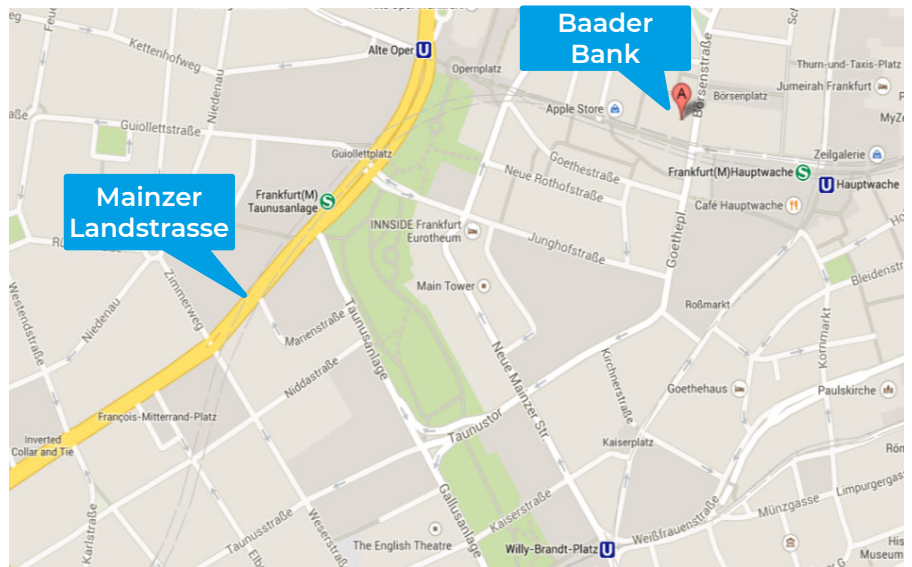

## Via motorway A5 Kassel/Hannover

- at Bad Homburger Kreuz follow the A661 in the direction of Darmstadt
- Eschersheim/Eckenheim along Jean-Monnet-Strasse and Eckenheimer Landstrasse from Eckenheimer Landstrasse after crossing Nibelungenallee turn right into Oeder Weg
- shortly before the end of Oeder Weg turn right into Querstrasse and then left into Eschersheimer Landstrasse
- at Eschenheimer Tor turn right into Taubenstrasse and drive straight ahead into Boersenstrasse
- on the right side house number 1 is your destination

## Via motorway A66 Wiesbaden (1) or motorway A5 Mannheim/Karlsruhe

- (1) at the Eschborner Dreieck junction continue on the A648 towards Frankfurt a. Main (follow Wiesbadener Strasse)
- (2) at Westkreuz Frankfurt a. Main take the A648 towards Frankfurt (Wiesbadener Strasse)
- at the end of the A648 continue straight on along Theodor-Heuss-Allee from the Ludwig-Erhard-Anlage (roundabout) it goes on over the Friedrich-Ebert-Anlage
- at Platz der Republik turn left into Mainzer Landstrasse straight ahead over the Taunusanlage and from there turn right into Junghofstrasse at the end of the street turn left into Goetheplatz follow Goetheplatz and drive straight ahead into Börsenstrasse on the left side house number 1 is your destination

## Via motorway A3 Würzburg/Nuremberg

- Take the Frankfurt a. Main-Süd exit and continue on Mörsfelder Landstrasse (B44) in the direction of Frankfurt-Süd via Oberforsthaus and Isenburger Schneise.
- turn right into Kennedyallee (B43)
- from there turn left into Hans-Thoma-Strasse and then left into Schweizer Strasse
- straight ahead over the Untermainbrücke and the Neue Mainzer Strasse
- follow Neue Mainzer Strasse and continue straight ahead into Hochstrasse
- turn right into Borsenstrasse
- on the right side house number 1 is your destination