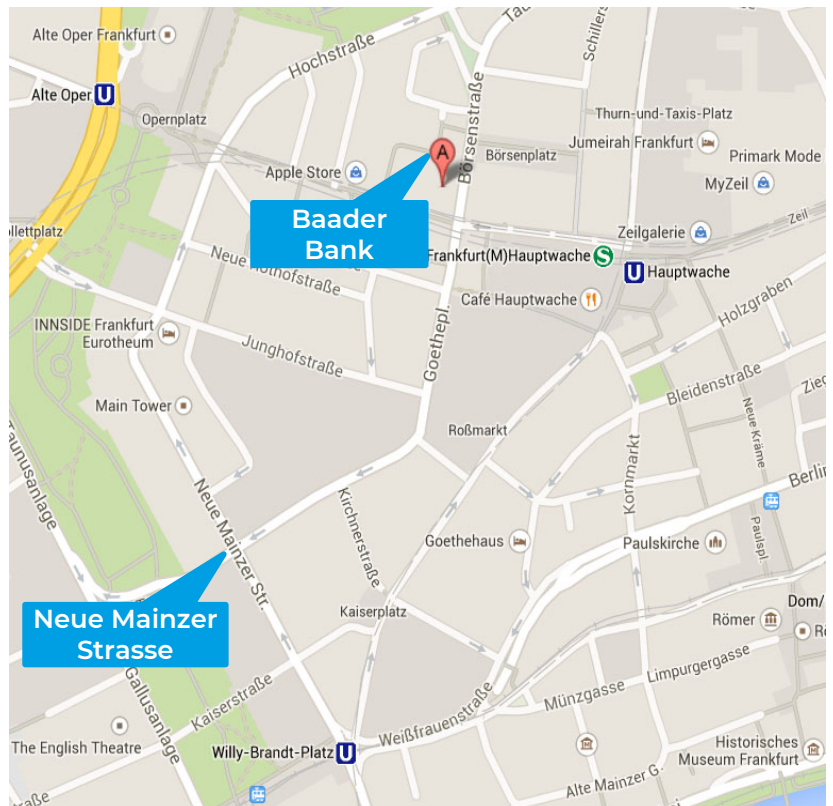

How to find us Frankfurt am Main by car

Baader Bank AG
Boersenstrasse 1
60313 Frankfurt am Main

T +49 69 13881 101
F +49 69 13881 881

www.baaderbank.de
service@baaderbank.de

Via motorway A661 Darmstadt

- at Offenbacher Kreuz take exit Offenbach (52) and drive on Babenhäuser Landstrasse (B459) in the direction of Sachsenhausen
- Continue straight ahead along Darmstädter Landstrasse (B3)
- turn left into Mörfelder Strasse
- from there turn right into Schweizer Strasse and continue straight ahead over the roundabout Schweizer Platz, over the Untermainbrücke into Neue Mainzer Strasse
- follow Neue Mainzer Strasse and continue straight ahead into Hochstrasse
- turn right into Börsenstrasse
- on the right side house number 1 is your destination